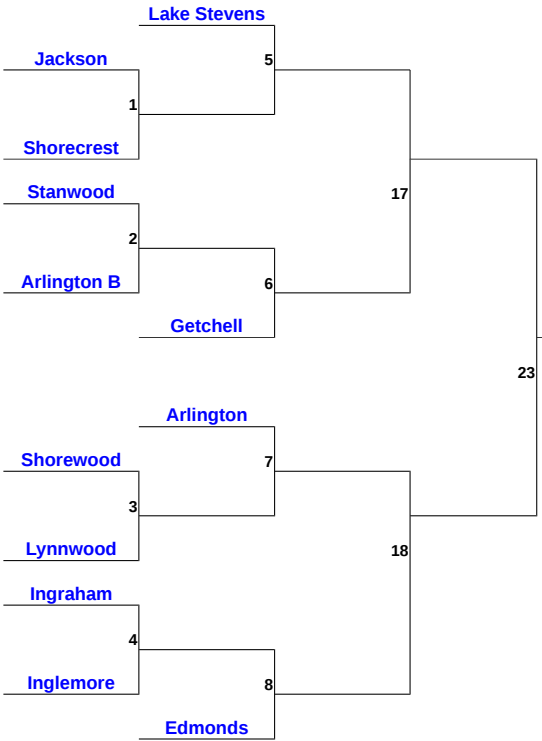

**Shoreline Spring Kickoff**  
**April, 15<sup>th</sup> 2018**

Field 1	Field 2	Time
1	2	10:00 AM
3	4	10:25 AM
5	6	10:50 AM
7	8	11:15 AM
9	10	11:40 AM
11	12	12:05 PM
13	14	12:30 PM
15	16	12:55 PM
17	18	01:20 PM
19	20	01:45 PM
21	22	02:10 PM
23	24	02:35 PM
?	25	03:10 PM
?	26	03:40 PM
27 (Tiebreaker)		04:00 AM

Winners Bracket

Losers Bracket