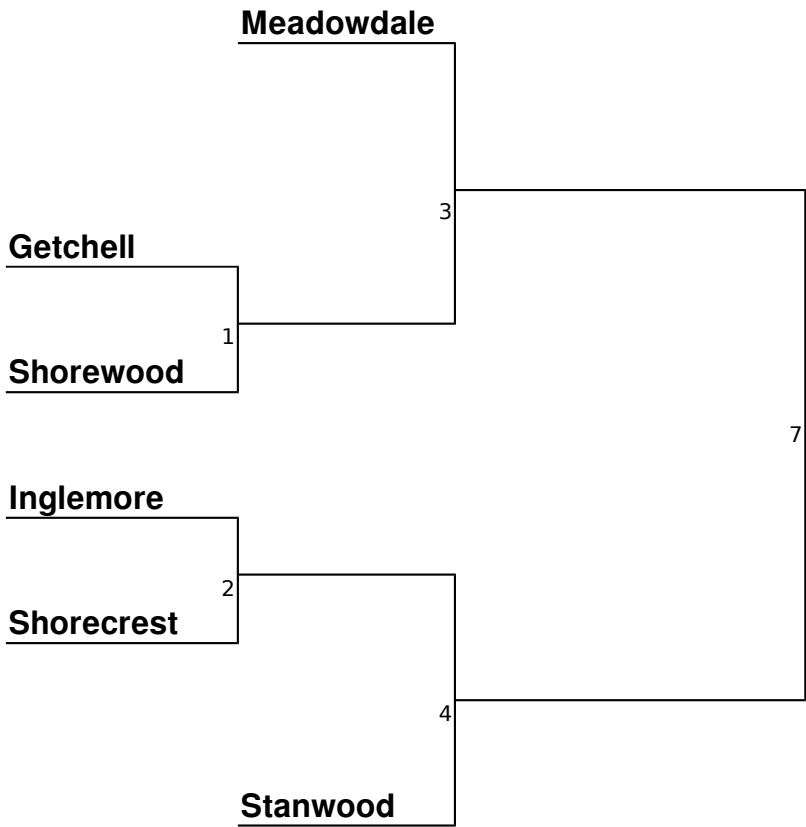

Shoreline 7 on 7 Spring Series

Varsity Tournament 4/22/18

Winner's Bracket

Field 1	Field 2	Time
1	2	01:00 PM
3	4	01:30 PM
5	6	02:00 PM
7	8	02:30 PM
9	10	03:00 PM
11		03:30 PM

Loser's Bracket